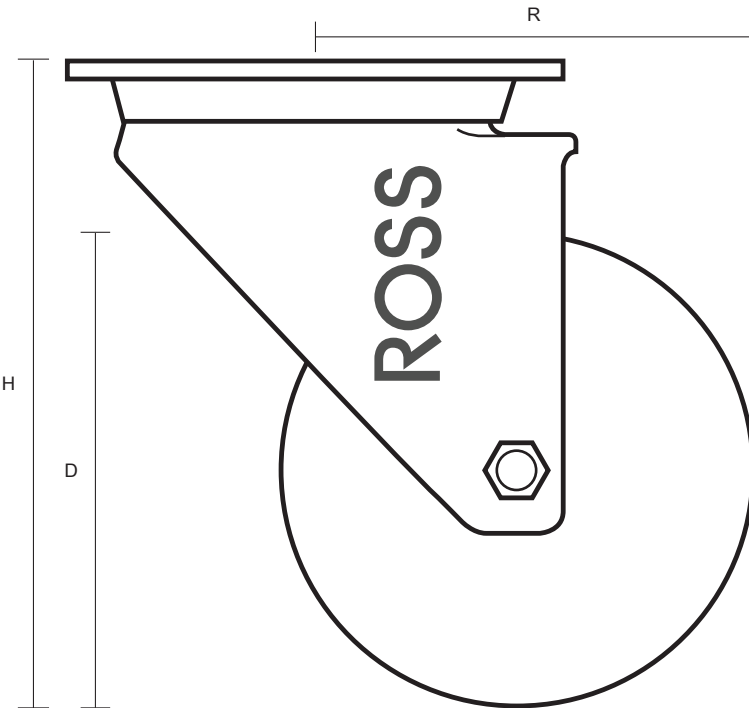

SS-80-NY (80mm Swivel Top Plate Castor White Nylon Wheel)

Castor Dimensions - Key		
D	Wheel Diameter	80mm
L	Plate Dimension Length (mm)	105mm
L1	Plate Dimension Width (mm)	85mm
C	Plate Hole Centers length (mm)	80mm
C1	Plate Hole Centers width (mm)	60mm
D1	Plate Hole Diameter (mm)	8mm
H	Total Castor Height (mm)	108mm
W	Tread Width (mm)	34mm
R	Swivel Radius (mm)	75mm