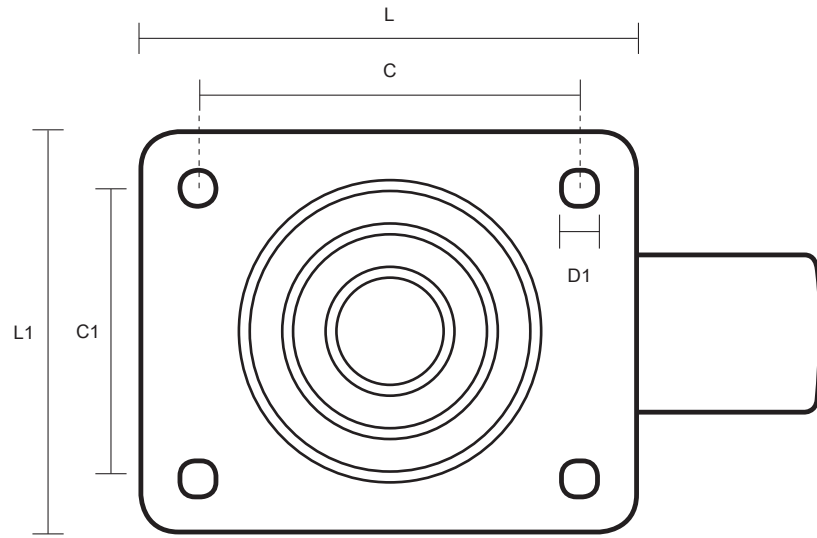

SS-80-NY (80mm Swivel Top Plate Castor White Nylon Wheel)

Castor Dimensions - Key		
D	Wheel Diameter	80mm
L	Plate Dimension Length (mm)	105mm
L1	Plate Dimension Width (mm)	85mm
C	Plate Hole Centers length (mm)	80mm
C1	Plate Hole Centers width (mm)	60mm
D1	Plate Hole Diameter (mm)	8mm
H	Total Castor Height (mm)	108mm
W	Tread Width (mm)	34mm
R	Swivel Radius (mm)	75mm