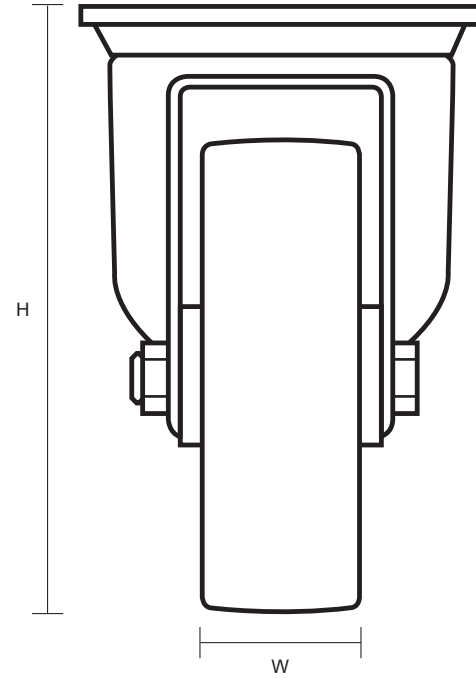

SS-80-NY (80mm Swivel Top Plate Castor White Nylon Wheel)

Castor Dimensions - Key		
D	Wheel Diameter	80mm
L	Plate Dimension Length (mm)	105mm
L1	Plate Dimension Width (mm)	85mm
C	Plate Hole Centers length (mm)	80mm
C1	Plate Hole Centers width (mm)	60mm
D1	Plate Hole Diameter (mm)	8mm
H	Total Castor Height (mm)	108mm
W	Tread Width (mm)	34mm
R	Swivel Radius (mm)	75mm